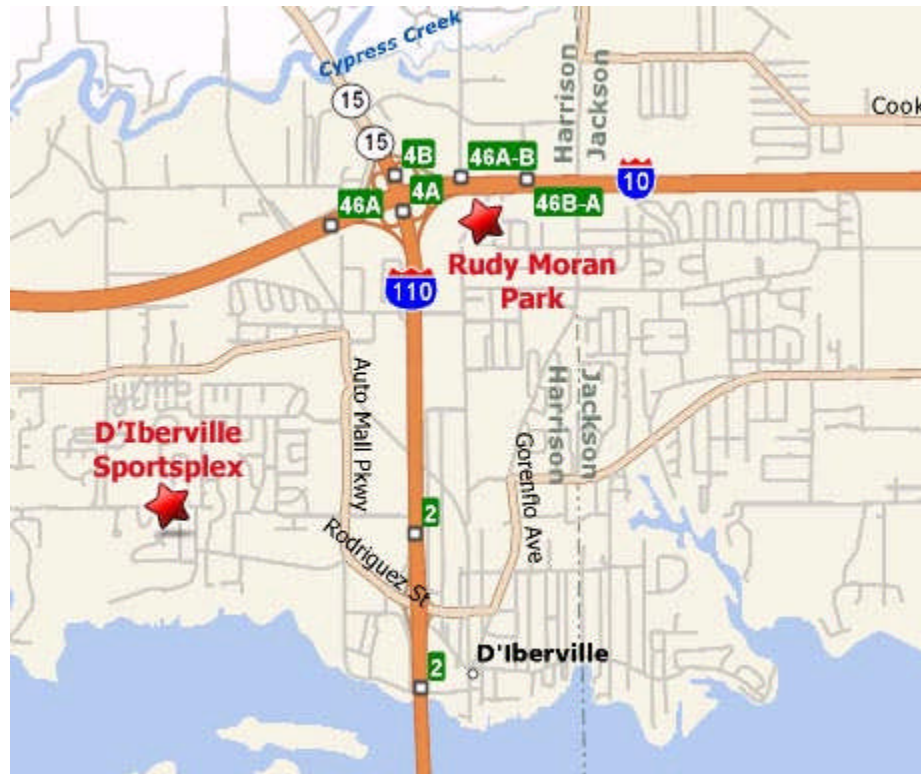

The U-14 through U-19 teams will play their games at the D'Iberville Sportsplex

[Click Here for directions](#)

The U-6 through U-12 will play their games at Rudy Moran Park

## Coming in from interstate 10 D'Iberville Sportsplex

Take the I-110 / MS-15 exit- EXIT 46B-A- toward BILOXI / KEESLER A.F.B. / BEACHES.

Merge onto I-110 S / MS-15 S via EXIT 46A on the LEFT toward BILOXI / KEESLER A.F.B..

Take EXIT 2 toward AUTO MALL PARKWAY / D'IBERVILLE.

Turn SLIGHT RIGHT onto RODRIGUEZ ST.

Turn LEFT onto BRODIE RD.

Turn RIGHT to stay on BRODIE RD.  
Turn LEFT to stay on BRODIE RD.  
End at **4540 Brodie Rd**  
Biloxi, MS 39540-4605, US

Coming in from interstate 10  
Rudy Moran Park

Take the I-110 / Merge onto MS-15 N via EXIT 46B.

Turn RIGHT on Sangani Blvd

Turn Right on Lamey Bridge Rd

After Passing over I-10, Park will be on Left